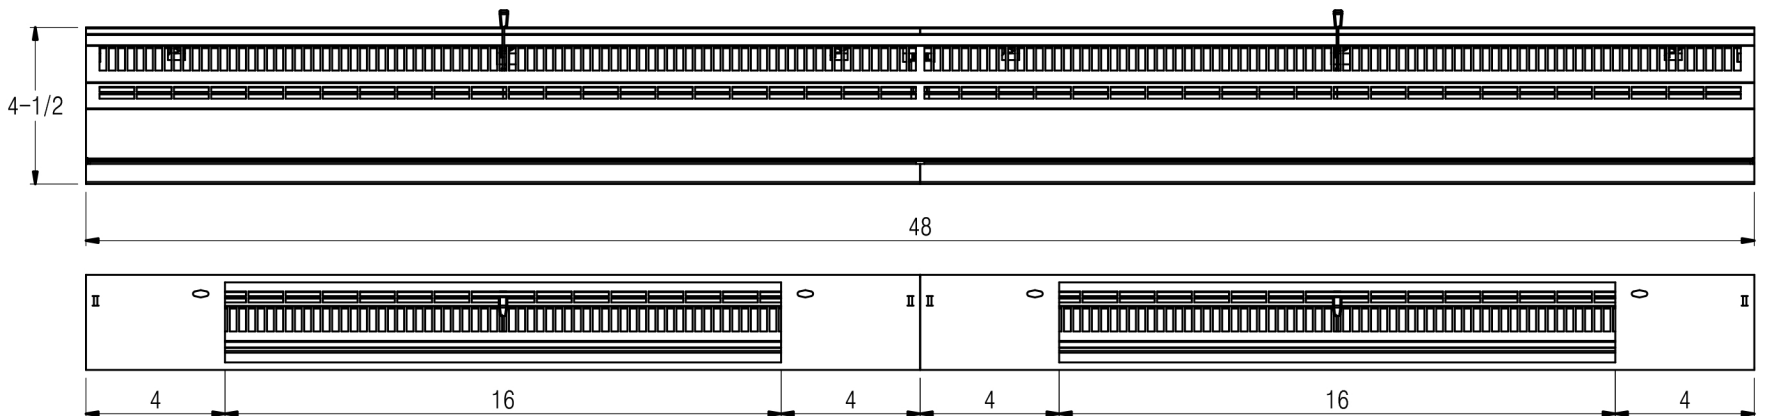

DF6 Baseboard Diffuser

- Steel construction
- Removable faceplate for easy installation and cleaning
- Airfoil valves reduce resistance
- Dual valves for 48" width
- Durable coating finish: White, Brown

Drawing date: November 16, 2017