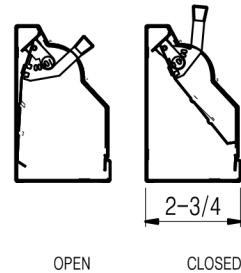

DF6 Baseboard Diffuser

- Steel construction
- Removable faceplate for easy installation and cleaning
- Airfoil valves reduce resistance
- Dual valves for 48" width
- Durable coating finish: White, Brown