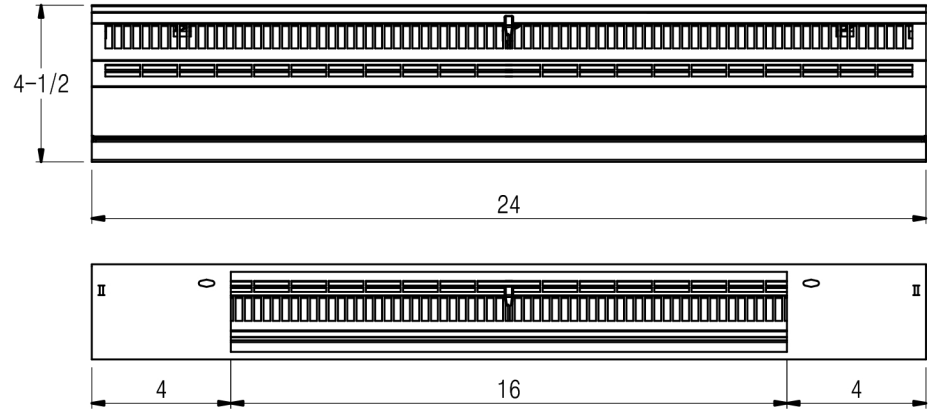

DF6 Baseboard Diffuser

- Steel construction
- Removable faceplate for easy installation and cleaning
- Airfoil valves reduce resistance
- Dual valves for 48" width
- Durable coating finish: White, Brown

Drawing date: November 16, 2017